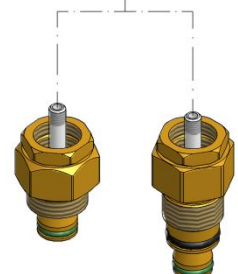

spare parts

replace nozzles see brochure „Replace nozzles“

cap holders without cap nut and without compression ring

- order number: 300-50100 = cap holder 5°
- order number: 300-50500 = cap holder 10°
- order number: 300-50000 = cap holder 15°
- order number: 300-50200 = cap holder 20°
- order number: 300-56000 = cap holder 30°
- order number: 300-54000 = cap holder 45°
- order number: 300-50300 = cap holder 60°
- order number: 300-50400 = cap holder 75°
- order number: 300-57000 = cap holder 90°
- order number: 300-50600 = cap holder 110°

spray and blow-out nozzles complete with counter nut, o-ring(s), spray medium hose

for sprayheads

order number: 304-D5830/K

for sprayheads

with interchangeable plate system

order number: 304-D6830/K

Spare parts for spray and blow-out nozzles

with adjustable cap holder

spray and blow-out nozzles complete with counter nut, o-ring(s), spray medium hose

for sprayheads
order number: 304-D5830/K

for sprayheads
with
interchangeable plate system
order number: 304-D6830/K

spare parts

nozzle body
order number: 304-D5830/1

nozzle body
order number: 304-D6830/1

counter nut
order number: 304-D6830/3

spray medium hose
order number: 304-D6830/2

o-ring
order number: 231-20080

o-ring
order number: 230-25110