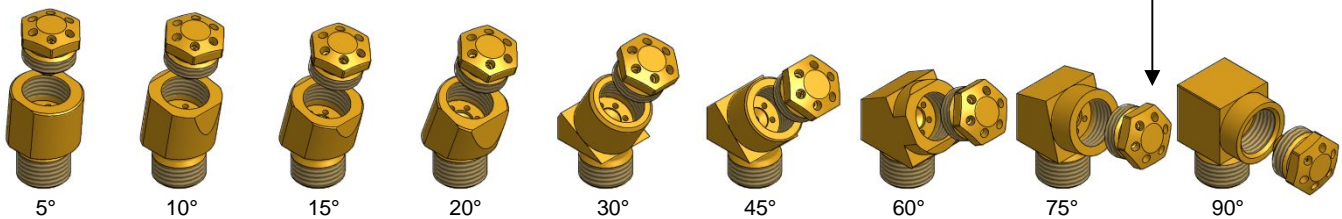

Spray and blow-out nozzles

with adjustable cap holder

spray and blow-out nozzle

complete with: - cap nut
- o-ring(s)
- spray medium hose
- cap holder (without replace nozzle)

code key: 304-D5830/Kxx

code key: 304-D6830/Kxx
for sprayheads
with interchangeable plate system

05 = cap holder	5°
10 = cap holder	10°
15 = cap holder	15°
20 = cap holder	20°
30 = cap holder	30°
45 = cap holder	45°
60 = cap holder	60°
75 = cap holder	75°
90 = cap holder	90°
110 = cap holder	110°

spare parts

replace nozzles see brochure „Replace nozzles“

cap holders without cap nut and without compression ring

- order number: 300-50100 = cap holder 5°
- order number: 300-50500 = cap holder 10°
- order number: 300-50000 = cap holder 15°
- order number: 300-50200 = cap holder 20°
- order number: 300-56000 = cap holder 30°
- order number: 300-54000 = cap holder 45°
- order number: 300-50300 = cap holder 60°
- order number: 300-50400 = cap holder 75°
- order number: 300-57000 = cap holder 90°
- order number: 300-50600 = cap holder 110°

spare parts

nozzle body
order number: 304-D5830/1

nozzle body
order number: 304-D6830/1

counter nut
order number: 304-D6830/3

spray medium hose
order number: 304-D6830/2

o-ring
order number: 231-20080

o-ring
order number: 230-25110