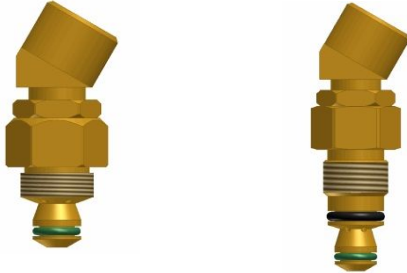

Spray and blow-out nozzles

with adjustable cap holder

spray and blow-out nozzle

complete with: - cap nut
- o-ring(s)
- spray medium hose
- cap holder (without replace nozzle)

code key: 304-D5830/Kxx

code key: 304-D6830/Kxx
for sprayheads
with interchangeable plate system

05 = cap holder	5°
10 = cap holder	10°
15 = cap holder	15°
20 = cap holder	20°
30 = cap holder	30°
45 = cap holder	45°
60 = cap holder	60°
75 = cap holder	75°
90 = cap holder	90°
110 = cap holder	110°

spare parts

replace nozzles see brochure „Replace nozzles“

cap holders without cap nut and without compression ring

- order number: 300-50100 = cap holder 5°
- order number: 300-50500 = cap holder 10°
- order number: 300-50000 = cap holder 15°
- order number: 300-50200 = cap holder 20°
- order number: 300-56000 = cap holder 30°
- order number: 300-54000 = cap holder 45°
- order number: 300-50300 = cap holder 60°
- order number: 300-50400 = cap holder 75°
- order number: 300-57000 = cap holder 90°
- order number: 300-50600 = cap holder 110°

with adjustable cap holder

spray and blow-out nozzles complete with counter nut, o-ring(s), spray medium hose

for sprayheads
order number: 304-D5830/K

for sprayheads
with
interchangeable plate system
order number: 304-D6830/K